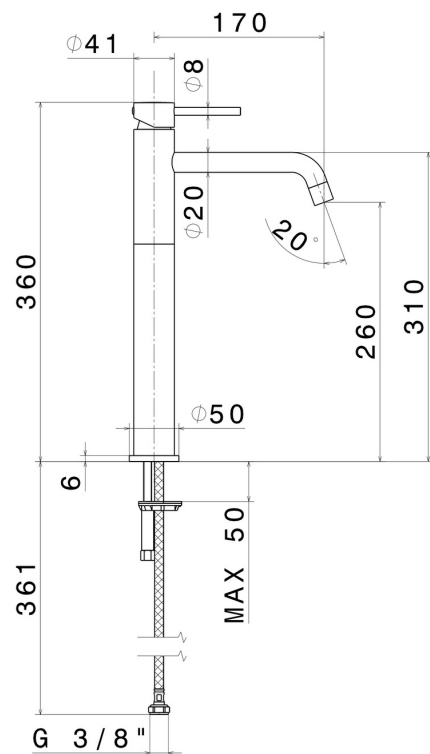

TECHNICAL DRAWING

AR Preview
try it in your home

More Details
on our [website](#)