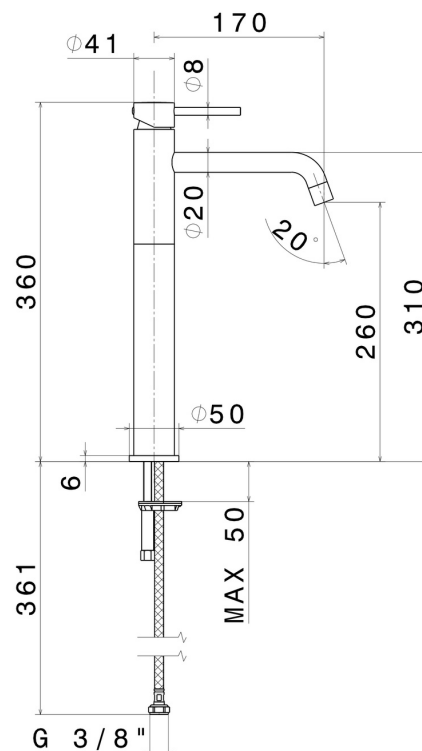

## 4205.21.018

Single lever basin mixer, high version, for above counter basin  
- finish Chrome

Without pop-up waste set

### FEATURES

Material	<b>Brass</b>
Technology	<b>Low Lead - Save Water</b>
Installation	<b>Freestanding</b>
Spout	<b>Long spout</b>
Version	<b>High version</b>
Hole type	<b>Single hole</b>
Control type	<b>Single lever</b>
Waste / Drain set	<b>Without waste set</b>
Water mixing	<b>Mechanical</b>

### TECHNICAL DRAWING

**XT**

**4205.21.018**

Single lever basin mixer, high version, for above counter basin - finish Chrome

**AVAILABLE FINISHES**

---

**21.018**

Chrome