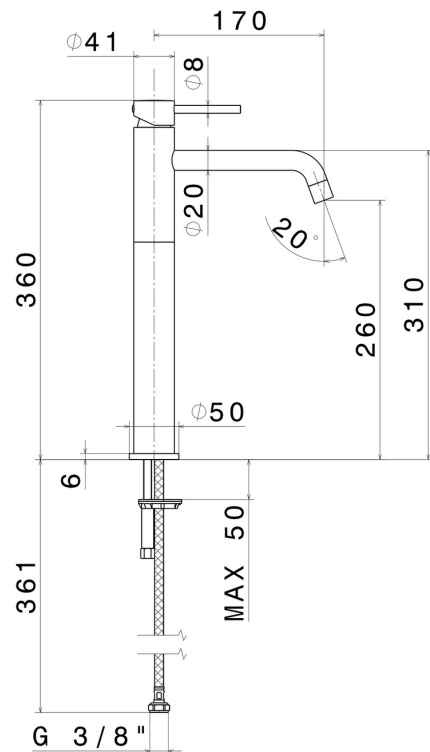

XT

4205.58.061

Single lever basin mixer, high version, for above counter basin
- finish PVD Copper Bronze

Without pop-up waste set

PVD Copper Bronze

FEATURES

Material	Brass
Technology	Low Lead - Save Water
Installation	Freestanding
Spout	Long spout
Version	High version
Hole type	Single hole
Control type	Single lever
Waste / Drain set	Without waste set
Water mixing	Mechanical

TECHNICAL DRAWING

 **AR Preview**
try it in your home

More Details
on our [website](#)

XT

4205.58.061

Single lever basin mixer, high version, for above counter basin - finish PVD Copper Bronze

AVAILABLE FINISHES