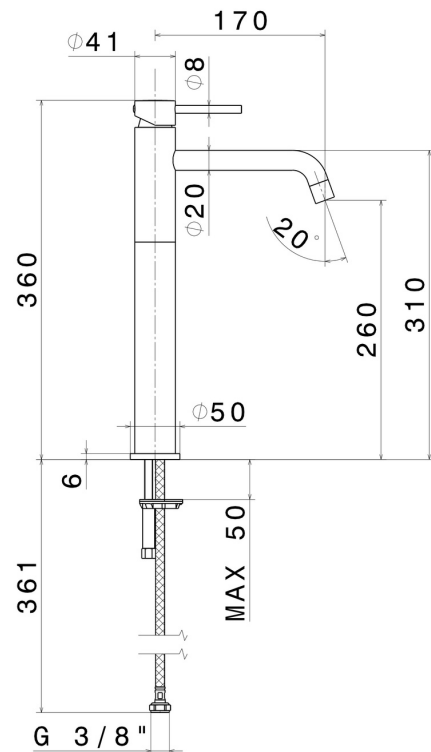

XT

4205.58.063

Single lever basin mixer, high version, for above counter basin
- finish PVD Gun Metal

Without pop-up waste set

FEATURES

Material	Brass
Technology	Low Lead - Save Water
Installation	Freestanding
Spout	Long spout
Version	High version
Hole type	Single hole
Control type	Single lever
Waste / Drain set	Without waste set
Water mixing	Mechanical

TECHNICAL DRAWING

XT

4205.58.063

Single lever basin mixer, high version, for above counter basin - finish PVD Gun Metal

AVAILABLE FINISHES

58.063

PVD Gun Metal

01.014