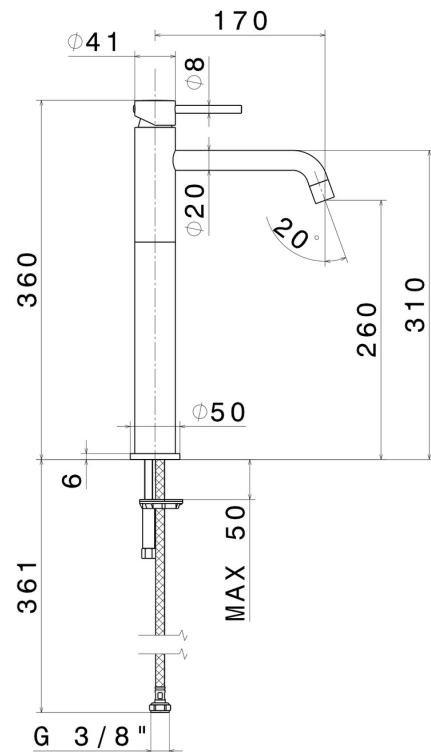

XT

4205.61.020

Single lever basin mixer, high version, for above counter basin
- finish PVD Glossy Gold

Without pop-up waste set

FEATURES

Material	Brass
Technology	Low Lead - Save Water
Installation	Freestanding
Spout	Long spout
Version	High version
Hole type	Single hole
Control type	Single lever
Waste / Drain set	Without waste set
Water mixing	Mechanical

TECHNICAL DRAWING

 **AR Preview**
try it in your home

More Details
on our [website](#)

XT

4205.61.020

Single lever basin mixer, high version, for above counter basin - finish PVD Glossy Gold

AVAILABLE FINISHES