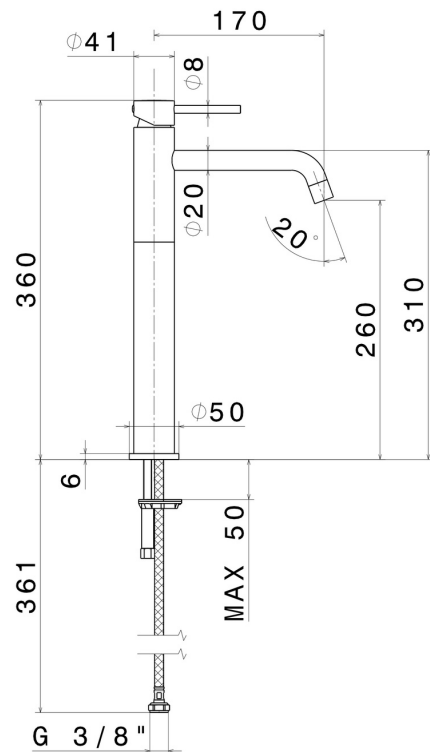

XT

4205.M0.070

Single lever basin mixer, high version, for above counter basin
- finish Titanium Satin

Without pop-up waste set

FEATURES

Material	Brass
Technology	Low Lead - Save Water
Installation	Freestanding
Spout	Long spout
Version	High version
Hole type	Single hole
Control type	Single lever
Waste / Drain set	Without waste set
Water mixing	Mechanical

TECHNICAL DRAWING

 **AR Preview**
try it in your home

More Details
on our [website](#)

XT

4205.M0.070

Single lever basin mixer, high version, for above counter basin - finish Titanium Satin

AVAILABLE FINISHES