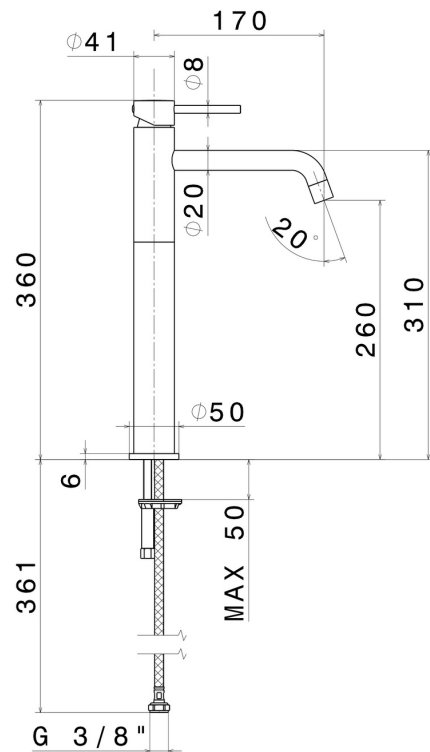

XT

4205.M0.071

Single lever basin mixer, high version, for above counter basin
- finish Gold Satin

Without pop-up waste set

FEATURES

Material	Brass
Technology	Low Lead - Save Water
Installation	Freestanding
Spout	Long spout
Version	High version
Hole type	Single hole
Control type	Single lever
Waste / Drain set	Without waste set
Water mixing	Mechanical

TECHNICAL DRAWING

XT

4205.M0.071

Single lever basin mixer, high version, for above counter basin - finish Gold Satin

AVAILABLE FINISHES

M0.071

Gold Satin

01.014