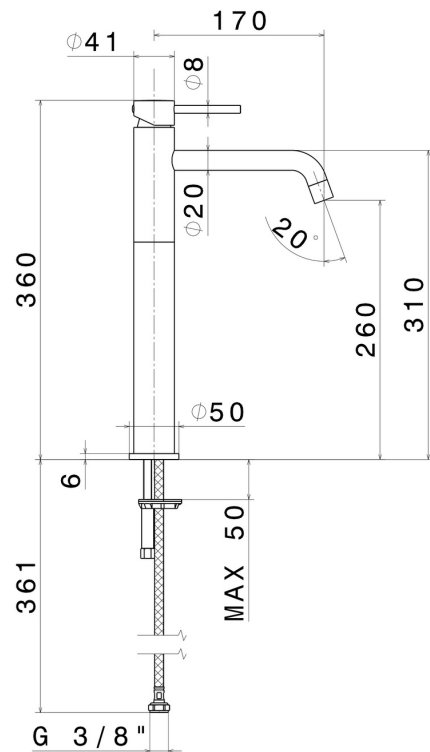

## 4205.M0.072

Single lever basin mixer, high version, for above counter basin  
- finish Copper Satin

Without pop-up waste set

### FEATURES

Material	<b>Brass</b>
Technology	<b>Low Lead - Save Water</b>
Installation	<b>Freestanding</b>
Spout	<b>Long spout</b>
Version	<b>High version</b>
Hole type	<b>Single hole</b>
Control type	<b>Single lever</b>
Waste / Drain set	<b>Without waste set</b>
Water mixing	<b>Mechanical</b>

### TECHNICAL DRAWING

**XT**

**4205.M0.072**

Single lever basin mixer, high version, for above counter basin - finish Copper Satin