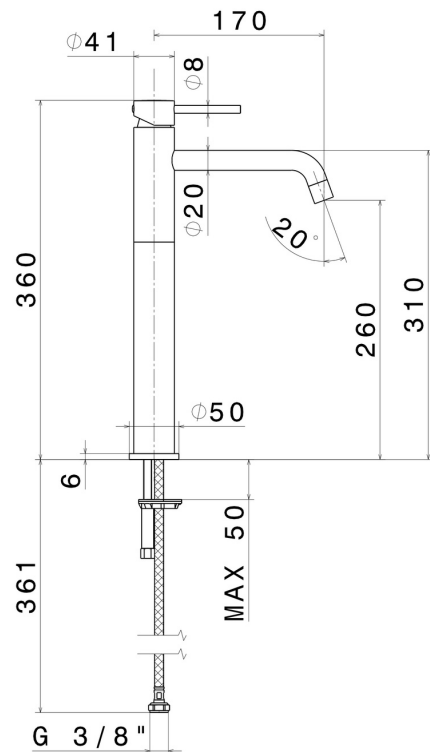

TECHNICAL DRAWING

AR Preview
try it in your home

More Details
on our [website](#)