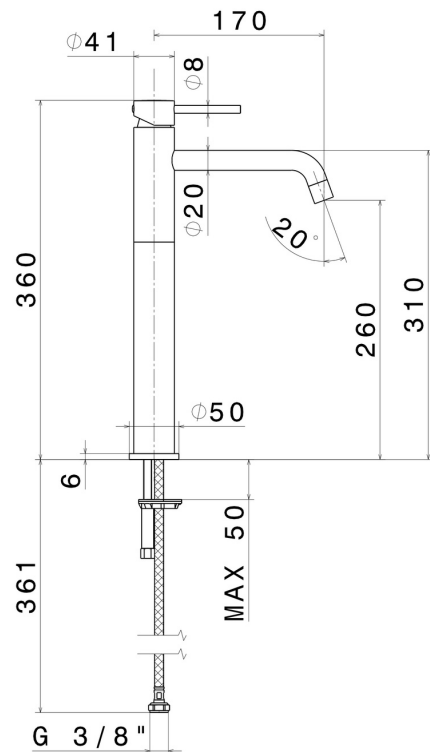

XT

4205.M0.077

Single lever basin mixer, high version, for above counter basin
- finish Carbon Satin

Without pop-up waste set

FEATURES

Material	Brass
Technology	Low Lead - Save Water
Installation	Freestanding
Spout	Long spout
Version	High version
Hole type	Single hole
Control type	Single lever
Waste / Drain set	Without waste set
Water mixing	Mechanical

TECHNICAL DRAWING

XT

4205.M0.077

Single lever basin mixer, high version, for above counter basin - finish Carbon Satin

AVAILABLE FINISHES

M0.077

Carbon Satin

01.014