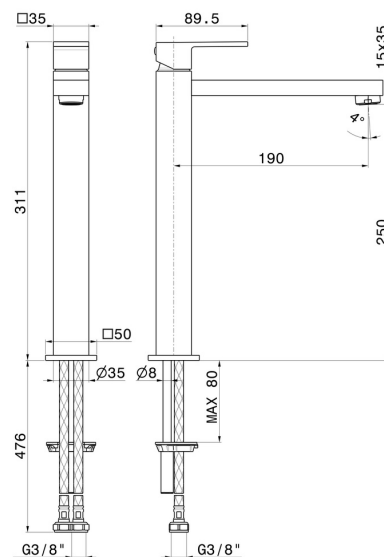

ERGO-Q

66419.21.018

Single lever basin mixer, high version, for above counter basin
- finish Chrome

Without pop-up waste set

FEATURES

- Material
- Technology
- Installation
- Version
- Hole type
- Control type
- Waste / Drain set
- Water mixing

- Brass**
- Save Water**
- Freestanding**
- High version**
- Single hole**
- Single lever**
- Without waste set**
- Mechanical**

TECHNICAL DRAWING

 **AR Preview**
try it in your home

More Details
on our [website](#)

ERGO-Q

66419.21.018

Single lever basin mixer, high version, for above counter basin - finish Chrome

AVAILABLE FINISHES

21.018

Chrome

01.093

finish Matt Black