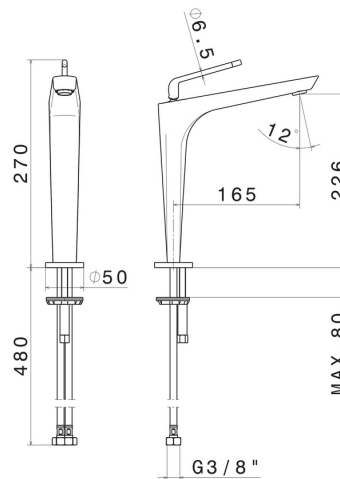

TECHNICAL DRAWING

AR Preview
try it in your home

More Details
on our [website](#)