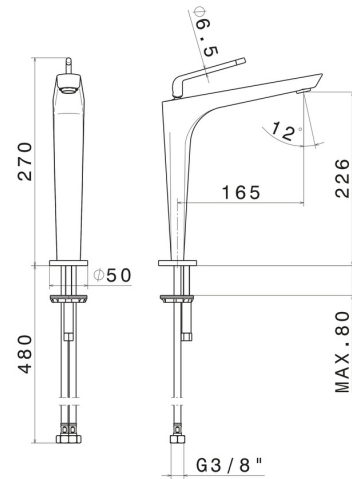

TECHNICAL DRAWING

AR Preview
try it in your home

More Details
on our [website](#)