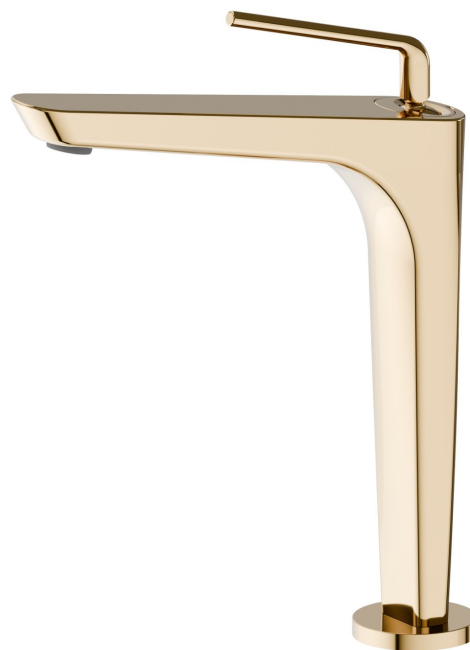

O'RAMA

68415.61.020

Single lever basin mixer, high version, for above counter basin
- finish PVD Glossy Gold

Without pop-up waste set

SAVE
WATER

PVD Glossy Gold

FEATURES

Material	Brass
Technology	Save Water
Installation	Freestanding
Version	High version
Hole type	Single hole
Control type	Single lever
Waste / Drain set	Without waste set
Water mixing	Mechanical

TECHNICAL DRAWING

AR Preview
try it in your home

More Details
on our [website](#)

O'RAMA

68415.61.020

Single lever basin mixer, high version, for above counter basin - finish PVD Glossy Gold

AVAILABLE FINISHES

61.020

PVD Glossy Gold

01.014

finish Matt White

01.093

finish Matt Black

05.093

finish Chrome - Matt Black

M2.070

finish Titanium Satin - Matt black

M2.071

finish Gold Satin - Matt black

M2.072

finish Copper Satin - Matt black

M2.075

finish Copper Glossy