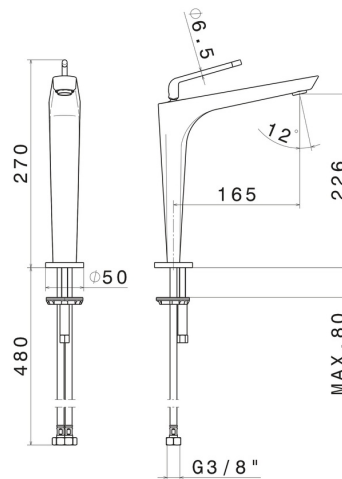

O'RAMA

68415.61.020

Single lever basin mixer, high version, for above counter basin
- finish PVD Glossy Gold

Without pop-up waste set

SAVE
WATER

PVD Glossy Gold

FEATURES

Material	Brass
Technology	Save Water
Installation	Freestanding
Version	High version
Hole type	Single hole
Control type	Single lever
Waste / Drain set	Without waste set
Water mixing	Mechanical

TECHNICAL DRAWING

AR Preview
try it in your home

More Details
on our [website](#)

O'RAMA

68415.61.020

Single lever basin mixer, high version, for above counter basin - finish PVD Glossy Gold

AVAILABLE FINISHES