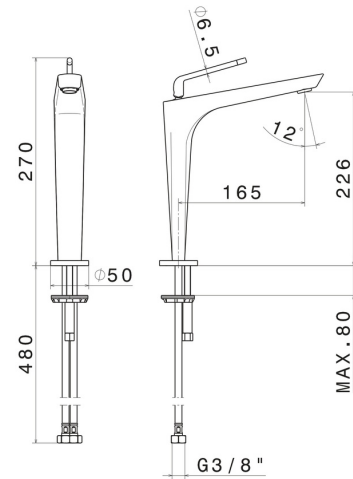

TECHNICAL DRAWING

AR Preview
try it in your home

More Details
on our [website](#)