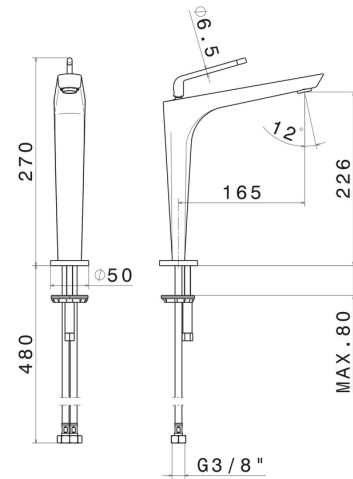

O'RAMA

68415.M2.071

Single lever basin mixer, high version, for above counter basin
- finish Gold Satin - Matt black

Without pop-up waste set

FEATURES

Material	Brass
Technology	Save Water
Installation	Freestanding
Version	High version
Hole type	Single hole
Control type	Single lever
Waste / Drain set	Without waste set
Water mixing	Mechanical

TECHNICAL DRAWING

O'RAMA

68415.M2.071

Single lever basin mixer, high version, for above counter basin - finish Gold Satin - Matt black

AVAILABLE FINISHES

M2.071

Gold Satin - Matt black

01.014