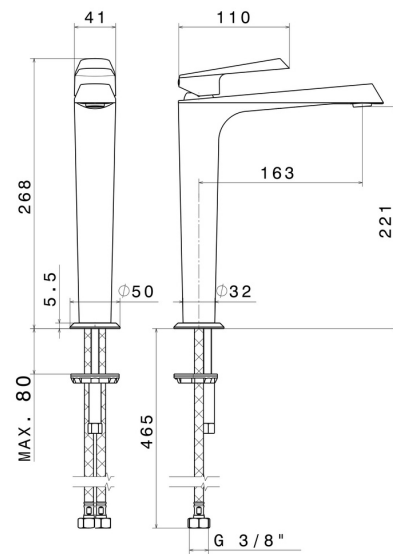

# NIO

**68915.01.093**

Single lever basin mixer, high version, for above counter basin  
- finish Matt Black

Without pop-up waste set

## FEATURES

Material	<b>Brass</b>
Technology	<b>Save Water</b>
Installation	<b>Freestanding</b>
Version	<b>High version</b>
Hole type	<b>Single hole</b>
Control type	<b>Single lever</b>
Waste / Drain set	<b>Without waste set</b>
Water mixing	<b>Mechanical</b>

## TECHNICAL DRAWING

**NIO**

**68915.01.093**

Single lever basin mixer, high version, for above counter basin - finish Matt Black

**59.097**

finish PVD Brushed Gold