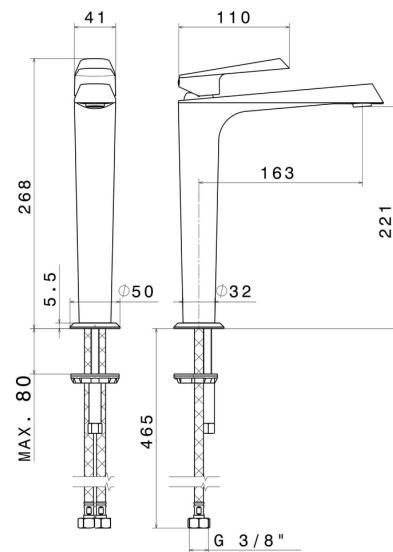

NIO

68915.21.018

Single lever basin mixer, high version, for above counter basin
- finish Chrome

Without pop-up waste set

FEATURES

Material	Brass
Technology	Save Water
Installation	Freestanding
Version	High version
Hole type	Single hole
Control type	Single lever
Waste / Drain set	Without waste set
Water mixing	Mechanical

TECHNICAL DRAWING

NIO

68915.21.018

Single lever basin mixer, high version, for above counter basin - finish Chrome

AVAILABLE FINISHES

21.018

Chrome

01.093