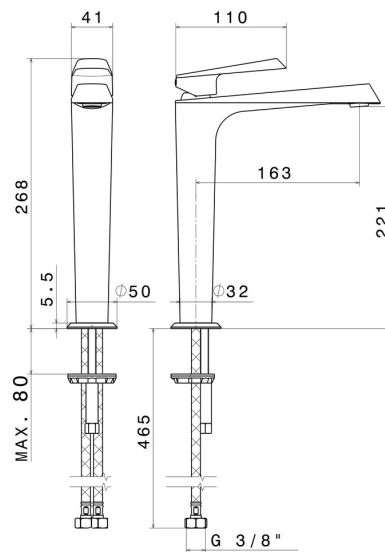

# NIO

**68915.59.066**

Single lever basin mixer, high version, for above counter basin  
- finish PVD Brushed steel

Without pop-up waste set

PVD Brushed steel

## FEATURES

Material	<b>Brass</b>
Technology	<b>Save Water</b>
Installation	<b>Freestanding</b>
Version	<b>High version</b>
Hole type	<b>Single hole</b>
Control type	<b>Single lever</b>
Waste / Drain set	<b>Without waste set</b>
Water mixing	<b>Mechanical</b>

## TECHNICAL DRAWING

**NIO**

**68915.59.066**

Single lever basin mixer, high version, for above counter basin - finish PVD Brushed steel

**AVAILABLE FINISHES**

---

**59.066**

PVD Brushed steel