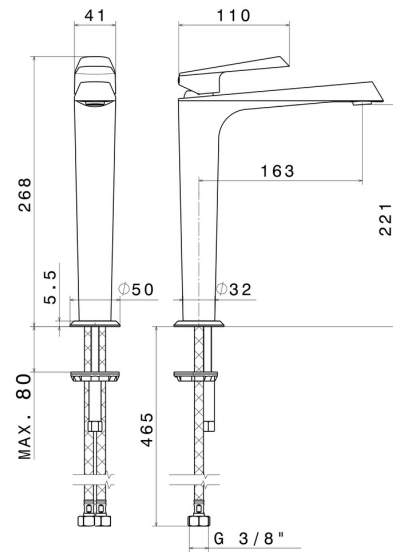

# NIO

**68915.59.097**

Single lever basin mixer, high version, for above counter basin  
- finish PVD Brushed Gold

Without pop-up waste set

PVD Brushed Gold

## FEATURES

Material	<b>Brass</b>
Technology	<b>Save Water</b>
Installation	<b>Freestanding</b>
Version	<b>High version</b>
Hole type	<b>Single hole</b>
Control type	<b>Single lever</b>
Waste / Drain set	<b>Without waste set</b>
Water mixing	<b>Mechanical</b>

## TECHNICAL DRAWING

**NIO**

**68915.59.097**

Single lever basin mixer, high version, for above counter basin - finish PVD Brushed Gold

**AVAILABLE FINISHES**

---

**59.097**

PVD Brushed Gold