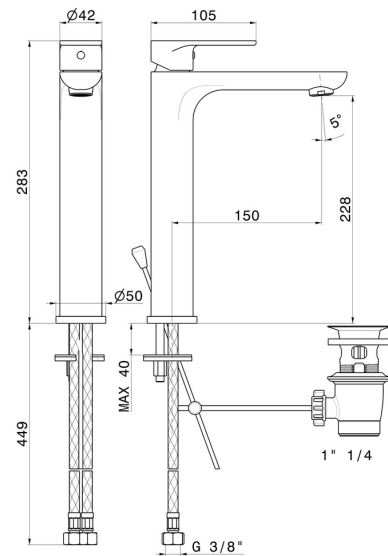

EXTRO

69313.01.093

Single lever basin mixer, high version, for above counter basin
- finish Matt Black

FEATURES

- | | |
|-------------------|-----------------------|
| Material | Brass |
| Technology | Save Water |
| Installation | Freestanding |
| Version | High version |
| Hole type | Single hole |
| Control type | Single lever |
| Waste / Drain set | With waste set |
| Water mixing | Mechanical |

TECHNICAL DRAWING

EXTRO

69313.01.093

Single lever basin mixer, high version, for above counter basin - finish Matt Black

AVAILABLE FINISHES

01.093

Matt Black

21.018