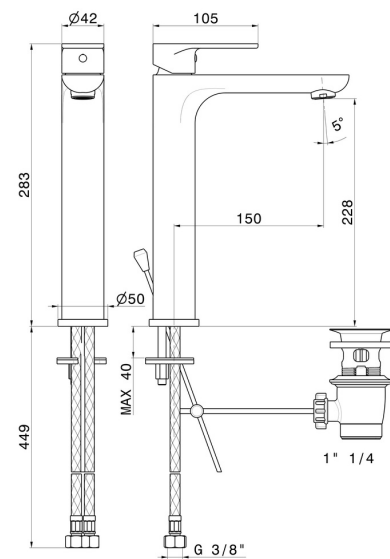

EXTRO

69313.21.018

Single lever basin mixer, high version, for above counter basin
- finish Chrome

Chrome

FEATURES

- | | |
|-------------------|-----------------------|
| Material | Brass |
| Technology | Save Water |
| Installation | Freestanding |
| Version | High version |
| Hole type | Single hole |
| Control type | Single lever |
| Waste / Drain set | With waste set |
| Water mixing | Mechanical |

TECHNICAL DRAWING

 **AR Preview**
try it in your home

More Details
on our [website](#)

EXTRO

69313.21.018

Single lever basin mixer, high version, for above counter basin - finish Chrome

AVAILABLE FINISHES

21.018