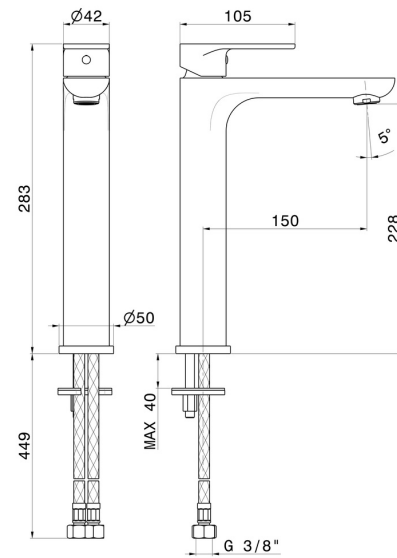

EXTRO

69315.01.093

Single lever basin mixer, high version, for above counter basin
- finish Matt Black

Without pop-up waste set

FEATURES

Material	Brass
Technology	Save Water
Installation	Freestanding
Spout	Long spout
Version	High version
Hole type	Single hole
Control type	Single lever
Waste / Drain set	Without waste set
Water mixing	Mechanical

TECHNICAL DRAWING

 **AR Preview**
try it in your home

More Details
on our [website](#)

EXTRO

69315.01.093

Single lever basin mixer, high version, for above counter basin - finish Matt Black

AVAILABLE FINISHES