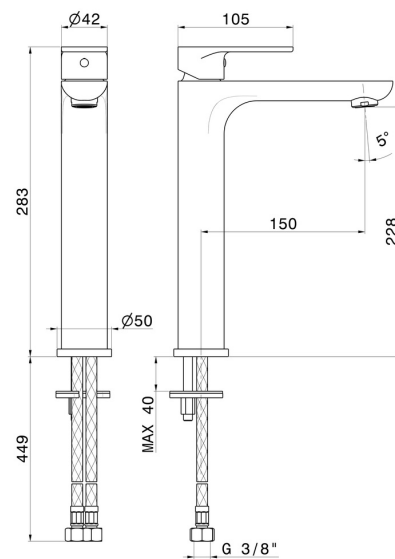

EXTRO

69315.21.018

Single lever basin mixer, high version, for above counter basin
- finish Chrome

Without pop-up waste set

Chrome

FEATURES

- | | |
|-------------------|--------------------------|
| Material | Brass |
| Technology | Save Water |
| Installation | Freestanding |
| Spout | Long spout |
| Version | High version |
| Hole type | Single hole |
| Control type | Single lever |
| Waste / Drain set | Without waste set |
| Water mixing | Mechanical |

TECHNICAL DRAWING

 **AR Preview**
try it in your home

More Details
on our [website](#)

EXTRO

69315.21.018

Single lever basin mixer, high version, for above counter basin - finish Chrome

AVAILABLE FINISHES

21.018