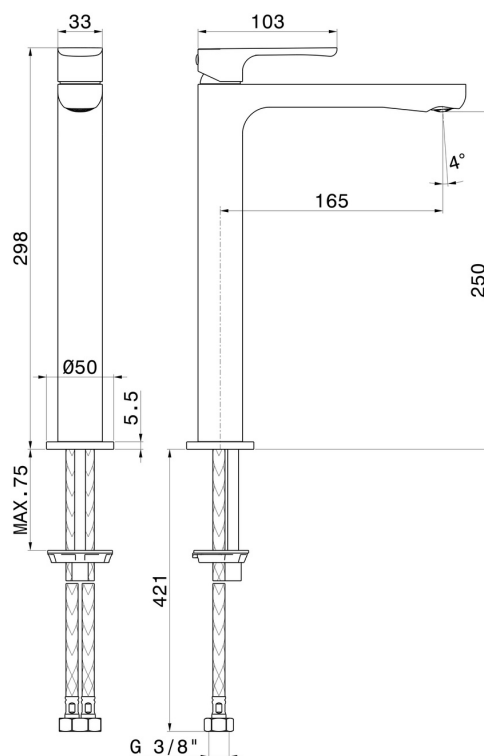

TECHNICAL DRAWING