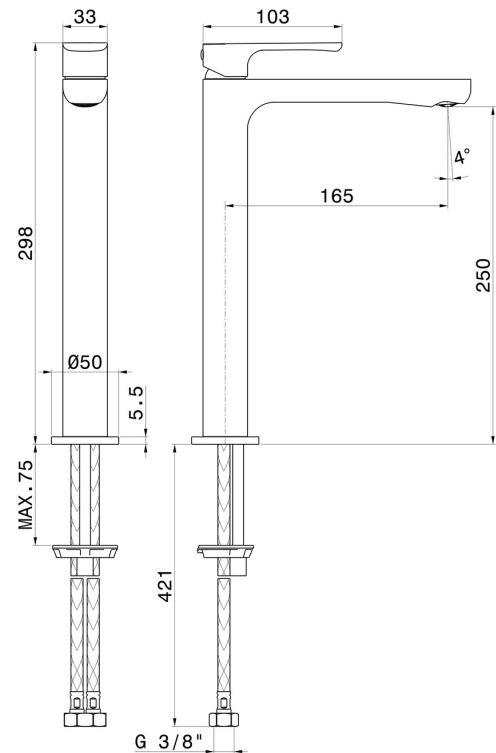

LINFA II

69416.01.093

Single lever basin mixer, high version, for above counter basin
- finish Matt Black

Without pop-up waste set

FEATURES

Material	Brass
Technology	Save Water
Installation	Freestanding
Version	High version
Hole type	Single hole
Control type	Single lever
Waste / Drain set	Without waste set
Water mixing	Mechanical

TECHNICAL DRAWING

LINFA II

69416.01.093

Single lever basin mixer, high version, for above counter basin - finish Matt Black

AVAILABLE FINISHES

01.093

Matt Black

01.014