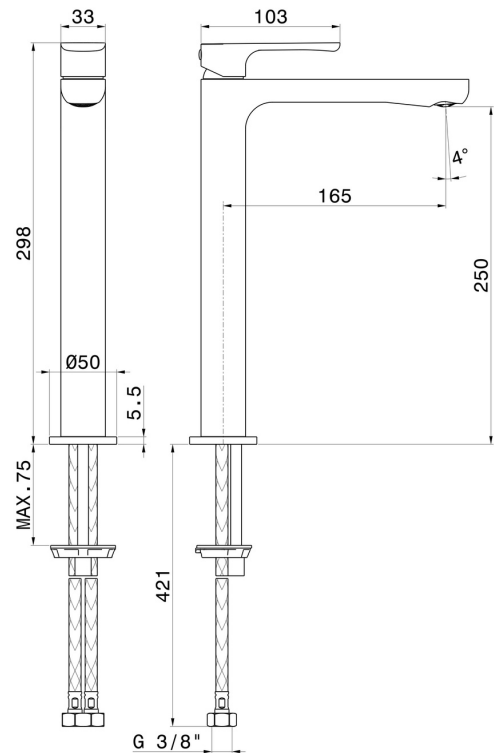

# LINFA II

**69416.21.018**

Single lever basin mixer, high version, for above counter basin  
- finish Chrome

Without pop-up waste set

Chrome

## FEATURES

Material	<b>Brass</b>
Technology	<b>Save Water</b>
Installation	<b>Freestanding</b>
Version	<b>High version</b>
Hole type	<b>Single hole</b>
Control type	<b>Single lever</b>
Waste / Drain set	<b>Without waste set</b>
Water mixing	<b>Mechanical</b>

## TECHNICAL DRAWING

**LINFA II**

**69416.21.018**

Single lever basin mixer, high version, for above counter basin - finish Chrome

**AVAILABLE FINISHES**

---

**21.018**

Chrome