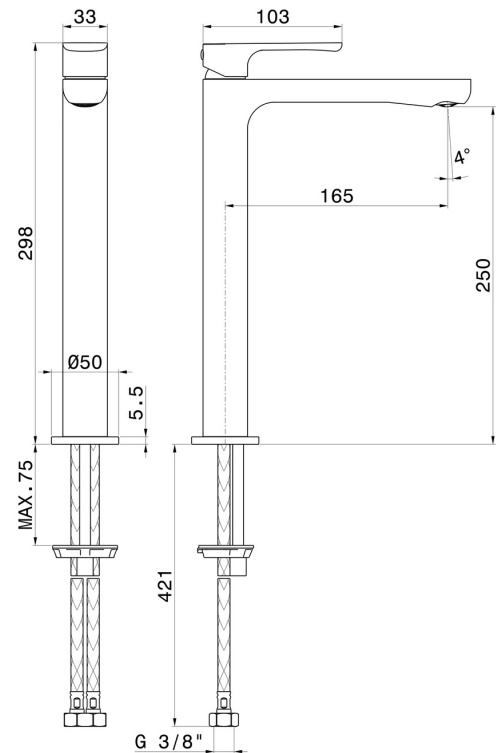

## 69416.M0.071

Single lever basin mixer, high version, for above counter basin  
- finish Gold Satin

Without pop-up waste set

### FEATURES

Material	<b>Brass</b>
Technology	<b>Save Water</b>
Installation	<b>Freestanding</b>
Version	<b>High version</b>
Hole type	<b>Single hole</b>
Control type	<b>Single lever</b>
Waste / Drain set	<b>Without waste set</b>
Water mixing	<b>Mechanical</b>

### TECHNICAL DRAWING

**LINFA II**

**69416.M0.071**

Single lever basin mixer, high version, for above counter basin - finish Gold Satin

**AVAILABLE FINISHES**

---

**M0.071**

Gold Satin