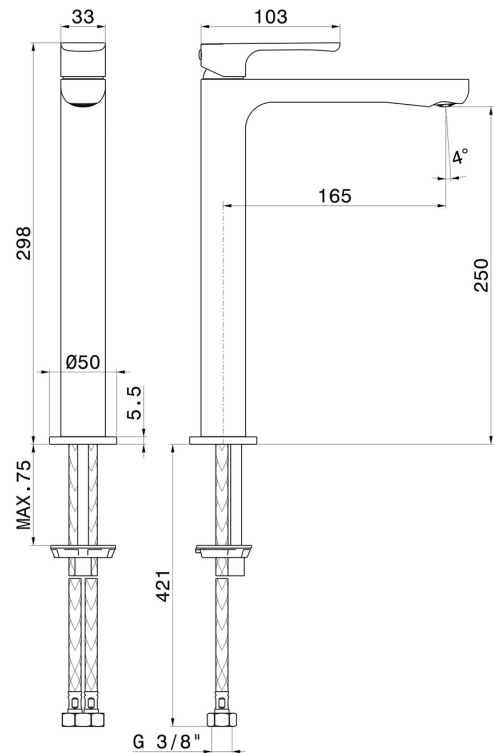

LINFA II

69416.M0.072

Single lever basin mixer, high version, for above counter basin
- finish Copper Satin

Without pop-up waste set

Copper Satin

FEATURES

Material	Brass
Technology	Save Water
Installation	Freestanding
Version	High version
Hole type	Single hole
Control type	Single lever
Waste / Drain set	Without waste set
Water mixing	Mechanical

TECHNICAL DRAWING

LINFA II

69416.M0.072

Single lever basin mixer, high version, for above counter basin - finish Copper Satin

AVAILABLE FINISHES