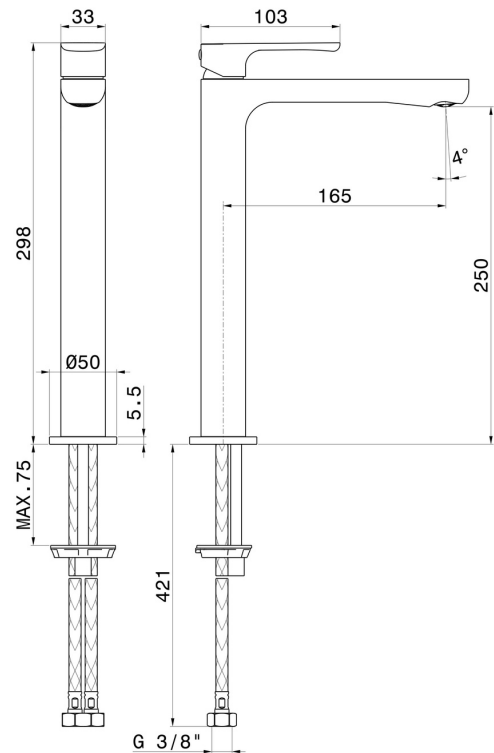

## 69416.M0.075

Single lever basin mixer, high version, for above counter basin  
- finish Copper Glossy

Without pop-up waste set

### FEATURES

Material	<b>Brass</b>
Technology	<b>Save Water</b>
Installation	<b>Freestanding</b>
Version	<b>High version</b>
Hole type	<b>Single hole</b>
Control type	<b>Single lever</b>
Waste / Drain set	<b>Without waste set</b>
Water mixing	<b>Mechanical</b>

### TECHNICAL DRAWING

**LINFA II**

**69416.M0.075**

Single lever basin mixer, high version, for above counter basin - finish Copper Glossy

**AVAILABLE FINISHES**

---

**M0.075**

Copper Glossy