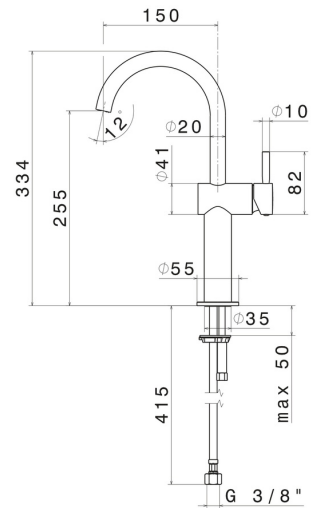

BLINK

70815.01.093

Single lever basin mixer, high version, for above counter basin
- finish Matt Black

Without pop-up waste set

FEATURES

- | | |
|-------------------|--------------------------|
| Material | Brass |
| Technology | Save Water |
| Installation | Freestanding |
| Hole type | Single hole |
| Waste / Drain set | Without waste set |
| Water mixing | Mechanical |

TECHNICAL DRAWING

 **AR Preview**
try it in your home

More Details
on our [website](#)

BLINK

70815.01.093

Single lever basin mixer, high version, for above counter basin - finish Matt Black

AVAILABLE FINISHES