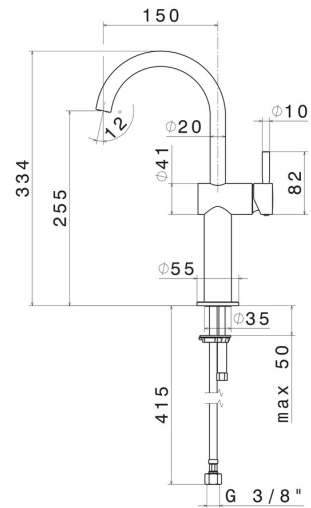

BLINK

70815.21.018

Single lever basin mixer, high version, for above counter basin
- finish Chrome

Without pop-up waste set

FEATURES

- | | |
|-------------------|--------------------------|
| Material | Brass |
| Technology | Save Water |
| Installation | Freestanding |
| Hole type | Single hole |
| Waste / Drain set | Without waste set |
| Water mixing | Mechanical |

TECHNICAL DRAWING

 **AR Preview**
try it in your home

More Details
on our [website](#)

BLINK

70815.21.018

Single lever basin mixer, high version, for above counter basin - finish Chrome

AVAILABLE FINISHES

21.018

Chrome

01.093

finish Matt Black

47.083

finish Groove Bronze

58.061

finish PVD Copper Bronze

58.063