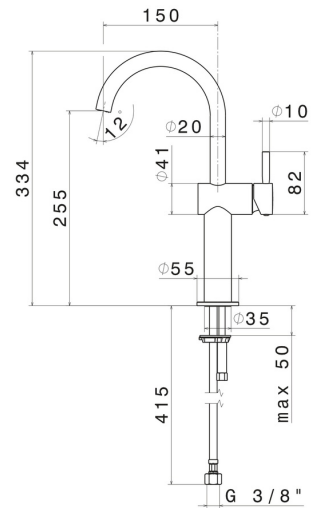

BLINK

70815.47.083

Single lever basin mixer, high version, for above counter basin
- finish Groove Bronze

Without pop-up waste set

Groove Bronze

FEATURES

- | | |
|-------------------|--------------------------|
| Material | Brass |
| Technology | Save Water |
| Installation | Freestanding |
| Hole type | Single hole |
| Waste / Drain set | Without waste set |
| Water mixing | Mechanical |

TECHNICAL DRAWING

 **AR Preview**
try it in your home

More Details
on our [website](#)

BLINK

70815.47.083

Single lever basin mixer, high version, for above counter basin - finish Groove Bronze

AVAILABLE FINISHES