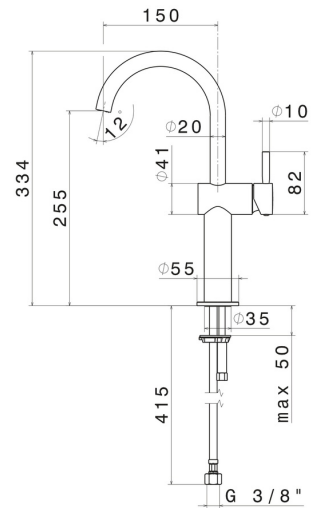

BLINK

70815.58.061

Single lever basin mixer, high version, for above counter basin
- finish PVD Copper Bronze

Without pop-up waste set

PVD Copper Bronze

FEATURES

- | | |
|-------------------|--------------------------|
| Material | Brass |
| Technology | Save Water |
| Installation | Freestanding |
| Hole type | Single hole |
| Waste / Drain set | Without waste set |
| Water mixing | Mechanical |

TECHNICAL DRAWING

AR Preview
try it in your home

More Details
on our [website](#)

BLINK

70815.58.061

Single lever basin mixer, high version, for above counter basin - finish PVD Copper Bronze

AVAILABLE FINISHES