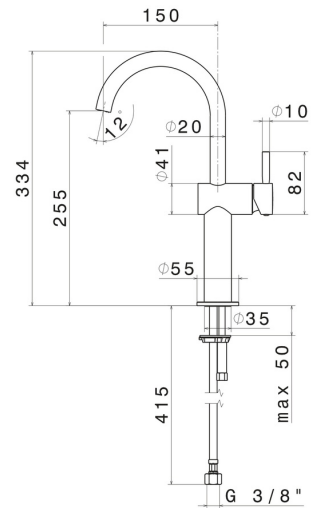

BLINK

70815.58.063

Single lever basin mixer, high version, for above counter basin
- finish PVD Gun Metal

Without pop-up waste set

FEATURES

- | | |
|-------------------|--------------------------|
| Material | Brass |
| Technology | Save Water |
| Installation | Freestanding |
| Hole type | Single hole |
| Waste / Drain set | Without waste set |
| Water mixing | Mechanical |

TECHNICAL DRAWING

BLINK

70815.58.063

Single lever basin mixer, high version, for above counter basin - finish PVD Gun Metal

AVAILABLE FINISHES

58.063

PVD Gun Metal

01.093