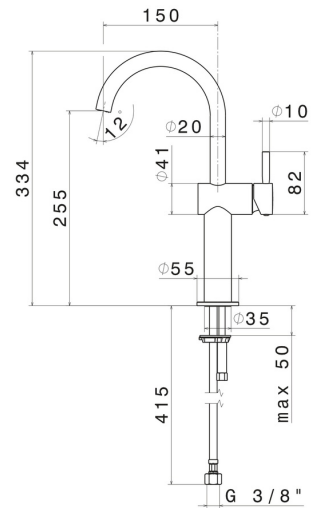

# BLINK

**70815.59.098**

Single lever basin mixer, high version, for above counter basin  
- finish PVD Brushed Pale Gold

Without pop-up waste set

PVD Brushed Pale Gold

## FEATURES

Material	<b>Brass</b>
Technology	<b>Save Water</b>
Installation	<b>Freestanding</b>
Hole type	<b>Single hole</b>
Waste / Drain set	<b>Without waste set</b>
Water mixing	<b>Mechanical</b>

## TECHNICAL DRAWING

**BLINK**

**70815.59.098**

Single lever basin mixer, high version, for above counter basin - finish PVD Brushed Pale Gold

**AVAILABLE FINISHES**

---

**59.098**

PVD Brushed Pale Gold