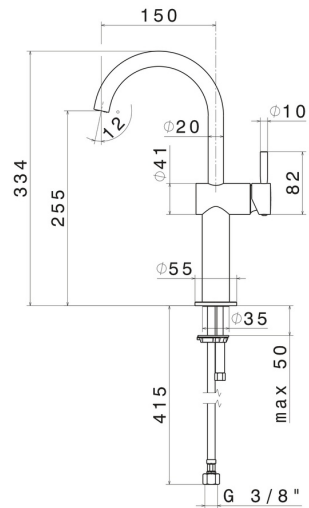

TECHNICAL DRAWING

AR Preview
try it in your home

More Details
on our [website](#)