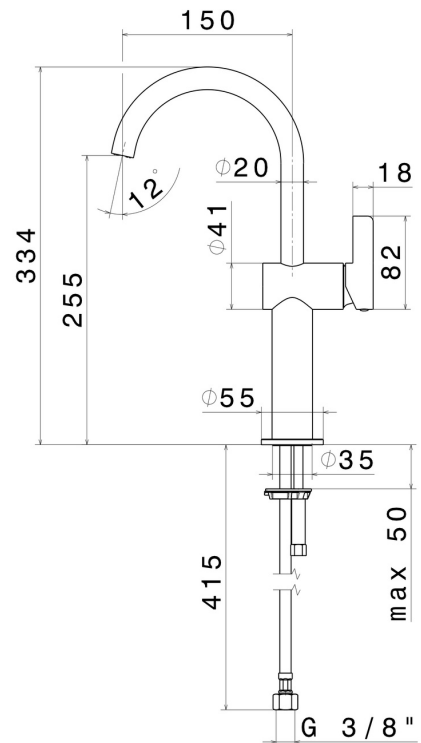

# BLINK CHIC

**71015.01.093**

Single lever basin mixer, high version, for above counter basin  
- finish Matt Black

Without pop-up waste set

Matt Black

## FEATURES

Material	<b>Brass</b>
Technology	<b>Save Water</b>
Installation	<b>Freestanding</b>
Hole type	<b>Single hole</b>
Waste / Drain set	<b>Without waste set</b>
Water mixing	<b>Mechanical</b>

## TECHNICAL DRAWING

**BLINK CHIC**

**71015.01.093**

Single lever basin mixer, high version, for above counter basin - finish Matt Black

**AVAILABLE FINISHES**

---

**01.093**

Matt Black