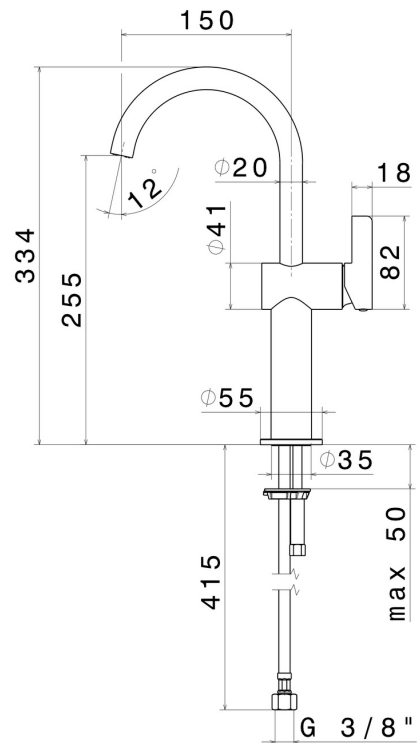

BLINK CHIC

71015.21.018

Single lever basin mixer, high version, for above counter basin
- finish Chrome

Without pop-up waste set

Chrome

FEATURES

- | | |
|-------------------|--------------------------|
| Material | Brass |
| Technology | Save Water |
| Installation | Freestanding |
| Hole type | Single hole |
| Waste / Drain set | Without waste set |
| Water mixing | Mechanical |

TECHNICAL DRAWING

BLINK CHIC

71015.21.018

Single lever basin mixer, high version, for above counter basin - finish Chrome

AVAILABLE FINISHES

21.018

Chrome

01.093