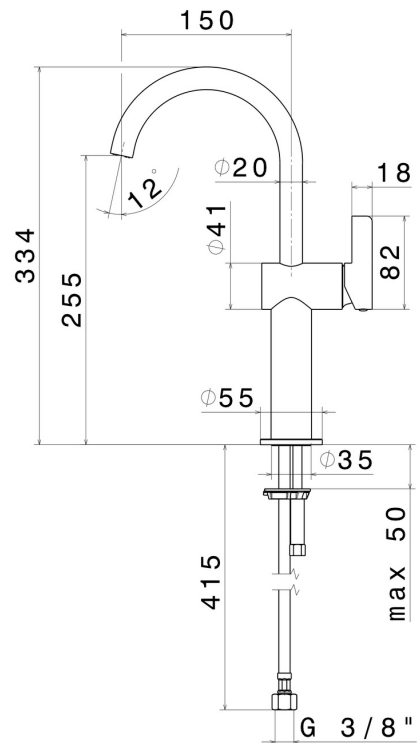

BLINK CHIC

71015.47.083

Single lever basin mixer, high version, for above counter basin
- finish Groove Bronze

Without pop-up waste set

Groove Bronze

FEATURES

Material	Brass
Technology	Save Water
Installation	Freestanding
Hole type	Single hole
Waste / Drain set	Without waste set
Water mixing	Mechanical

TECHNICAL DRAWING

BLINK CHIC

71015.47.083

Single lever basin mixer, high version, for above counter basin - finish Groove Bronze

AVAILABLE FINISHES

47.083

Groove Bronze

01.093