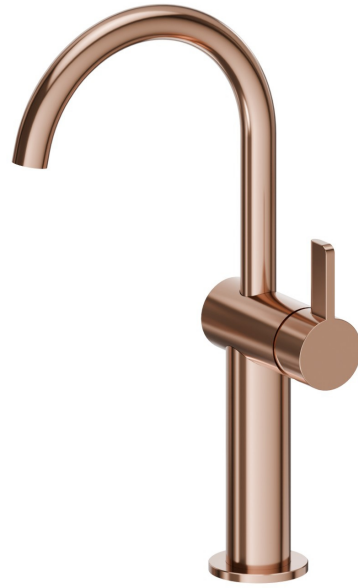

BLINK CHIC

71015.58.061

Single lever basin mixer, high version, for above counter basin
- finish PVD Copper Bronze

Without pop-up waste set

PVD Copper Bronze

FEATURES

Material	Brass
Technology	Save Water
Installation	Freestanding
Hole type	Single hole
Waste / Drain set	Without waste set
Water mixing	Mechanical

TECHNICAL DRAWING

BLINK CHIC

71015.58.061

Single lever basin mixer, high version, for above counter basin - finish PVD Copper Bronze

AVAILABLE FINISHES

58.061

PVD Copper Bronze

01.093

finish Matt Black

21.018

finish Chrome

47.083

finish Groove Bronze

58.063

finish PVD Gun Metal

59.098

finish PVD Brushed Pale Gold

61.020

finish PVD Glossy Gold