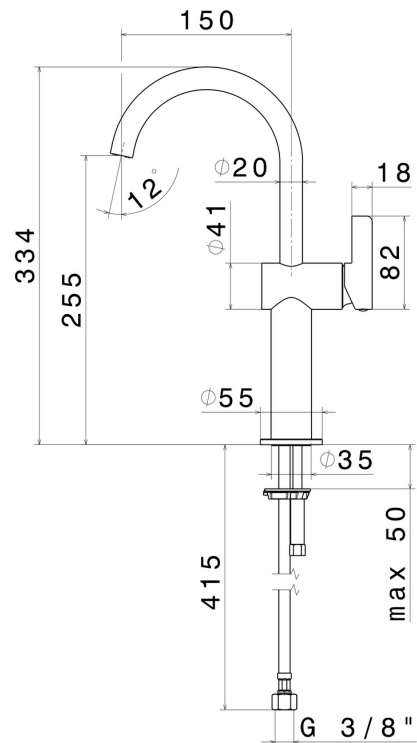

BLINK CHIC

71015.58.061

Single lever basin mixer, high version, for above counter basin
- finish PVD Copper Bronze

Without pop-up waste set

PVD Copper Bronze

FEATURES

Material	Brass
Technology	Save Water
Installation	Freestanding
Hole type	Single hole
Waste / Drain set	Without waste set
Water mixing	Mechanical

TECHNICAL DRAWING

BLINK CHIC

71015.58.061

Single lever basin mixer, high version, for above counter basin - finish PVD Copper Bronze

AVAILABLE FINISHES

58.061

PVD Copper Bronze

01.093