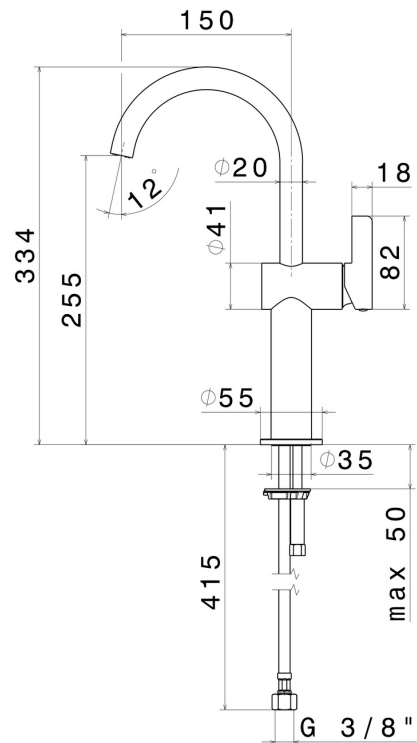

# BLINK CHIC

**71015.58.063**

Single lever basin mixer, high version, for above counter basin  
- finish PVD Gun Metal

Without pop-up waste set

## FEATURES

- |                   |                          |
|-------------------|--------------------------|
| Material          | <b>Brass</b>             |
| Technology        | <b>Save Water</b>        |
| Installation      | <b>Freestanding</b>      |
| Hole type         | <b>Single hole</b>       |
| Waste / Drain set | <b>Without waste set</b> |
| Water mixing      | <b>Mechanical</b>        |

## TECHNICAL DRAWING

**BLINK CHIC**

**71015.58.063**

Single lever basin mixer, high version, for above counter basin - finish PVD Gun Metal

**AVAILABLE FINISHES**

---

**58.063**

PVD Gun Metal