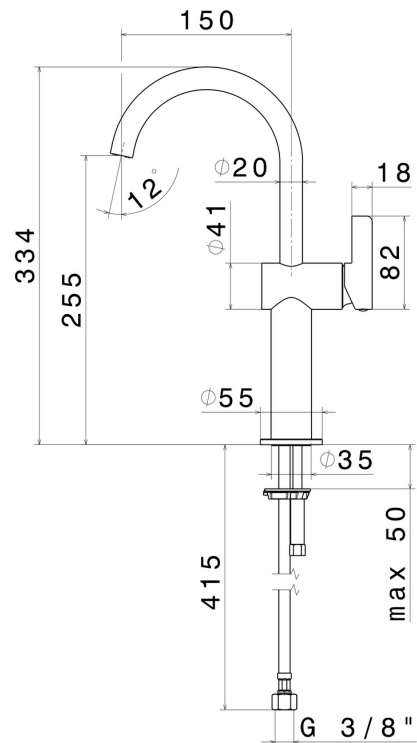

# BLINK CHIC

**71015.59.098**

Single lever basin mixer, high version, for above counter basin  
- finish PVD Brushed Pale Gold

Without pop-up waste set

PVD Brushed Pale Gold

## FEATURES

Material	<b>Brass</b>
Technology	<b>Save Water</b>
Installation	<b>Freestanding</b>
Hole type	<b>Single hole</b>
Waste / Drain set	<b>Without waste set</b>
Water mixing	<b>Mechanical</b>

## TECHNICAL DRAWING

**BLINK CHIC**

**71015.59.098**

Single lever basin mixer, high version, for above counter basin - finish PVD Brushed Pale Gold

**AVAILABLE FINISHES**

---

 **59.098**  
PVD Brushed Pale Gold