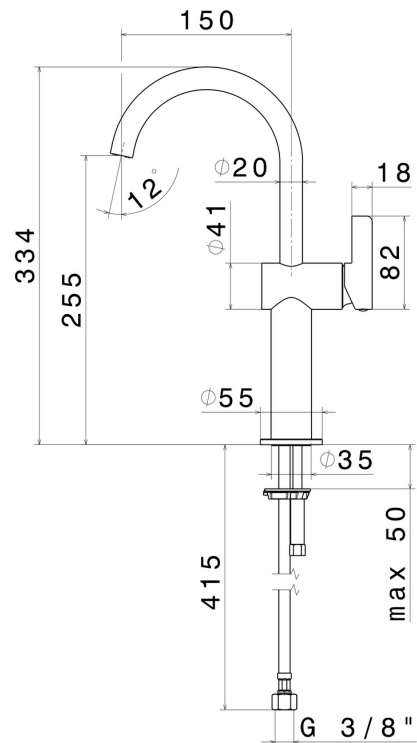

BLINK CHIC

71015.61.020

Single lever basin mixer, high version, for above counter basin
- finish PVD Glossy Gold

Without pop-up waste set

PVD Glossy Gold

FEATURES

- | | |
|-------------------|--------------------------|
| Material | Brass |
| Technology | Save Water |
| Installation | Freestanding |
| Hole type | Single hole |
| Waste / Drain set | Without waste set |
| Water mixing | Mechanical |

TECHNICAL DRAWING

BLINK CHIC

71015.61.020

Single lever basin mixer, high version, for above counter basin - finish PVD Glossy Gold

AVAILABLE FINISHES

61.020

PVD Glossy Gold

01.093