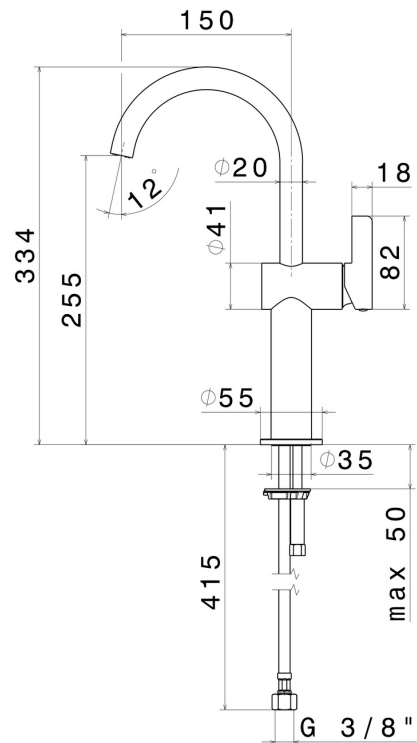

BLINK CHIC

71115.01.093

Single lever basin mixer, high version, for above counter basin
- finish Matt Black

Luxury. Without pop-up waste set

FEATURES

- | | |
|-------------------|--------------------------|
| Material | Brass |
| Technology | Save Water |
| Installation | Freestanding |
| Hole type | Single hole |
| Waste / Drain set | Without waste set |
| Water mixing | Mechanical |

TECHNICAL DRAWING

BLINK CHIC

71115.01.093

Single lever basin mixer, high version, for above counter basin - finish Matt Black

AVAILABLE FINISHES

01.093

Matt Black

21.018