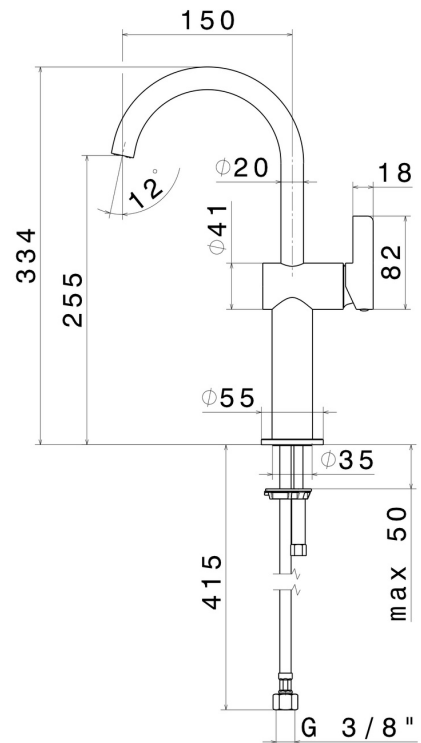

BLINK CHIC

71115.21.018

Single lever basin mixer, high version, for above counter basin
- finish Chrome

Luxury. Without pop-up waste set

FEATURES

- | | |
|-------------------|--------------------------|
| Material | Brass |
| Technology | Save Water |
| Installation | Freestanding |
| Hole type | Single hole |
| Waste / Drain set | Without waste set |
| Water mixing | Mechanical |

TECHNICAL DRAWING

BLINK CHIC

71115.21.018

Single lever basin mixer, high version, for above counter basin - finish Chrome

AVAILABLE FINISHES

21.018

Chrome

01.093