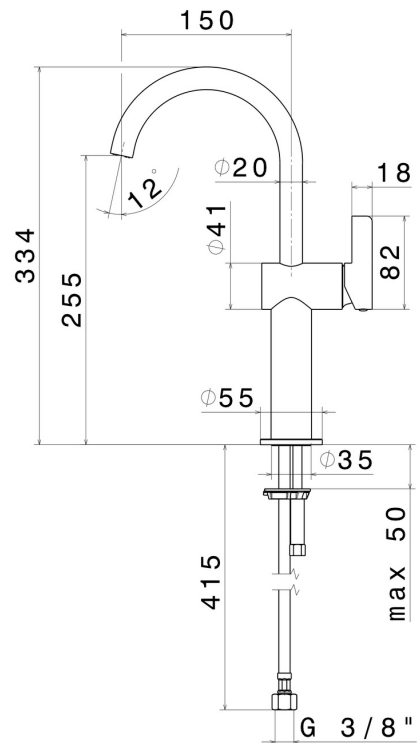

BLINK CHIC

71115.47.083

Single lever basin mixer, high version, for above counter basin
- finish Groove Bronze

Luxury. Without pop-up waste set

Groove Bronze

FEATURES

- | | |
|-------------------|--------------------------|
| Material | Brass |
| Technology | Save Water |
| Installation | Freestanding |
| Hole type | Single hole |
| Waste / Drain set | Without waste set |
| Water mixing | Mechanical |

TECHNICAL DRAWING

BLINK CHIC

71115.47.083

Single lever basin mixer, high version, for above counter basin - finish Groove Bronze

AVAILABLE FINISHES

47.083

Groove Bronze

01.093