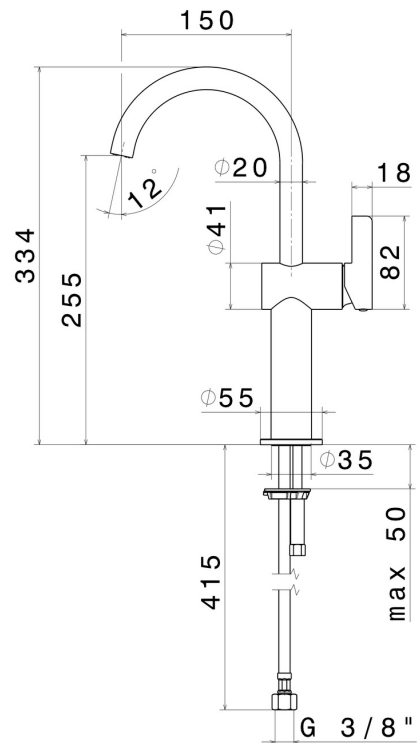

BLINK CHIC

71115.58.061

Single lever basin mixer, high version, for above counter basin
- finish PVD Copper Bronze

Luxury. Without pop-up waste set

PVD Copper Bronze

FEATURES

- | | |
|-------------------|--------------------------|
| Material | Brass |
| Technology | Save Water |
| Installation | Freestanding |
| Hole type | Single hole |
| Waste / Drain set | Without waste set |
| Water mixing | Mechanical |

TECHNICAL DRAWING

BLINK CHIC

71115.58.061

Single lever basin mixer, high version, for above counter basin - finish PVD Copper Bronze

AVAILABLE FINISHES

58.061

PVD Copper Bronze

01.093