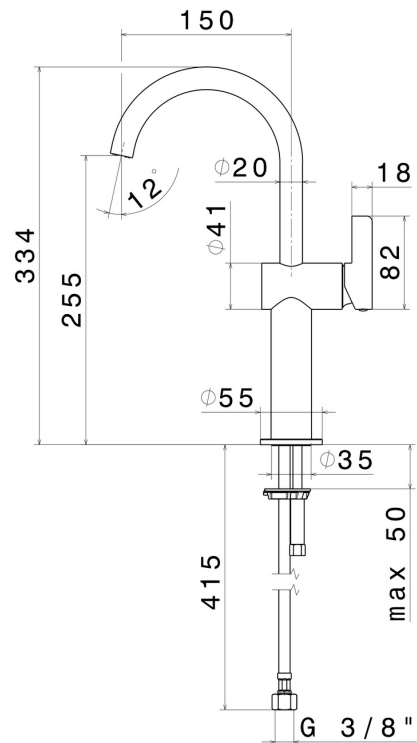

BLINK CHIC

71115.58.063

Single lever basin mixer, high version, for above counter basin
- finish PVD Gun Metal

Luxury. Without pop-up waste set

FEATURES

- | | |
|-------------------|--------------------------|
| Material | Brass |
| Technology | Save Water |
| Installation | Freestanding |
| Hole type | Single hole |
| Waste / Drain set | Without waste set |
| Water mixing | Mechanical |

TECHNICAL DRAWING

BLINK CHIC

71115.58.063

Single lever basin mixer, high version, for above counter basin - finish PVD Gun Metal

AVAILABLE FINISHES

58.063

PVD Gun Metal

01.093