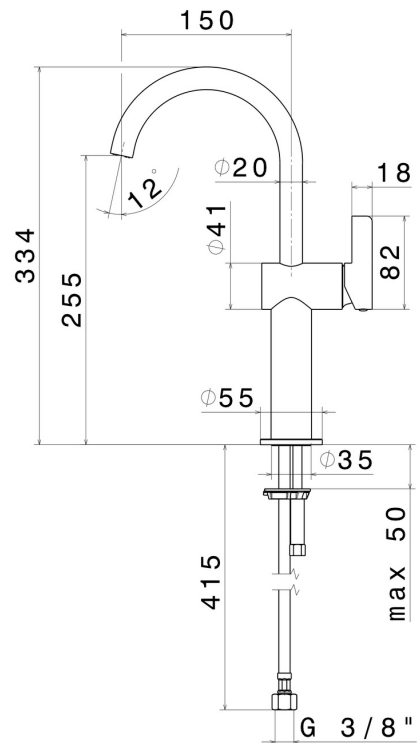

BLINK CHIC

71115.59.098

Single lever basin mixer, high version, for above counter basin
- finish PVD Brushed Pale Gold

Luxury. Without pop-up waste set

PVD Brushed Pale Gold

FEATURES

Material	Brass
Technology	Save Water
Installation	Freestanding
Hole type	Single hole
Waste / Drain set	Without waste set
Water mixing	Mechanical

TECHNICAL DRAWING

BLINK CHIC

71115.59.098

Single lever basin mixer, high version, for above counter basin - finish PVD Brushed Pale Gold

AVAILABLE FINISHES

59.098

PVD Brushed Pale Gold

01.093